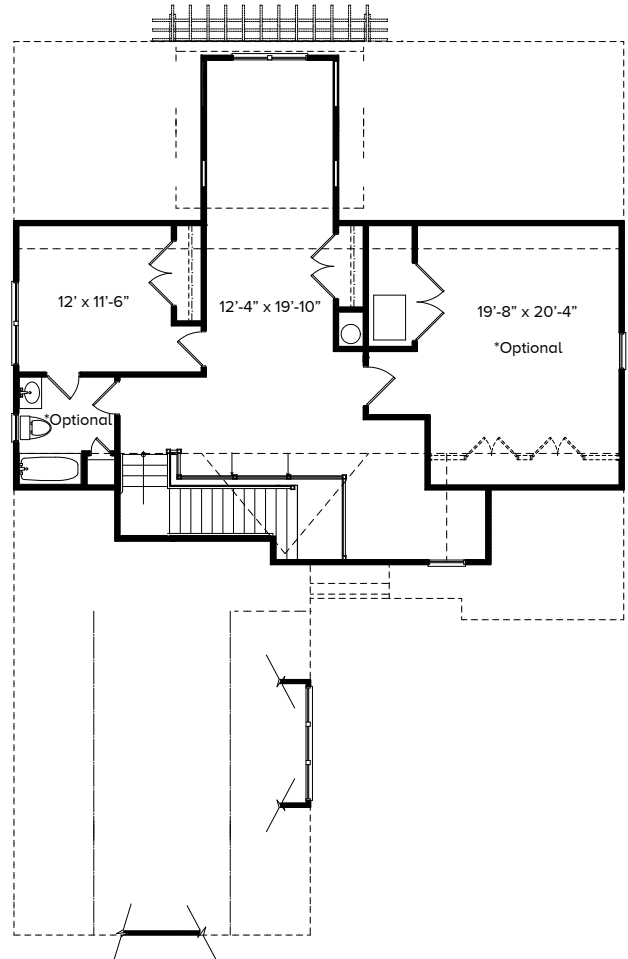

LONGLEAF
COMMUNITIES

EATON-CLASSIC

Main Level

Upper Level

Floorplan shows rear-entry garage layout.

Battle Park
678.523.7063

Woodstock
678.525.0823

All information is believed to be accurate, but is not warranted and is subject to errors, omissions, changes and withdrawal without notice. See representative for details. * Available in selected plans.