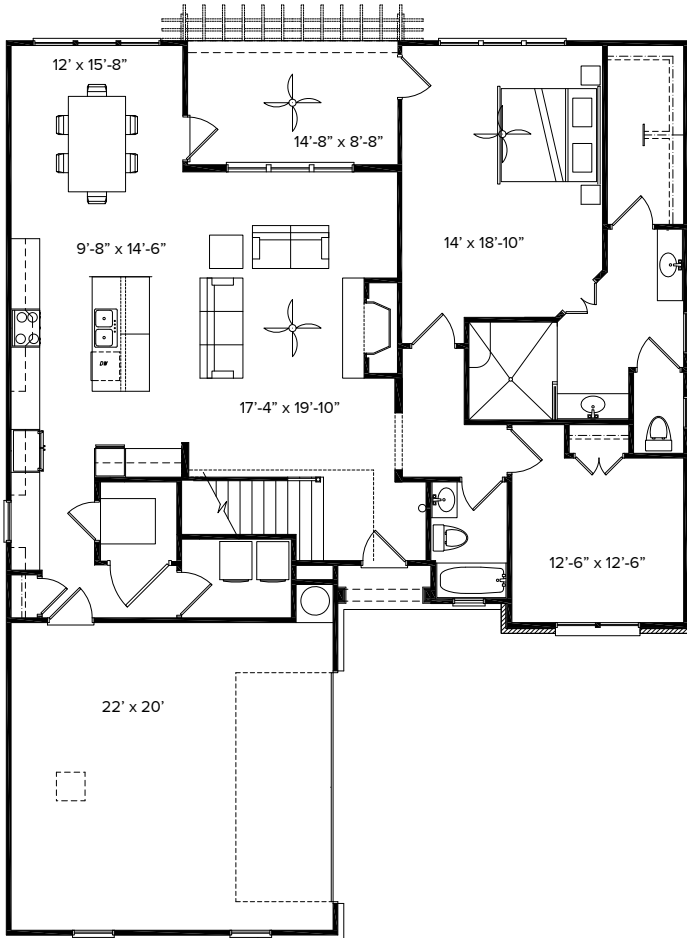

LONGLEAF
COMMUNITIES

EATON-CLASSIC

Main Level

Upper Level

Floorplan shows rear-entry garage layout.

Battle Park
678.523.7063

Woodstock
678.525.0823

All information is believed to be accurate, but is not warranted and is subject to errors, omissions, changes and withdrawal without notice. See representative for details. * Available in selected plans.