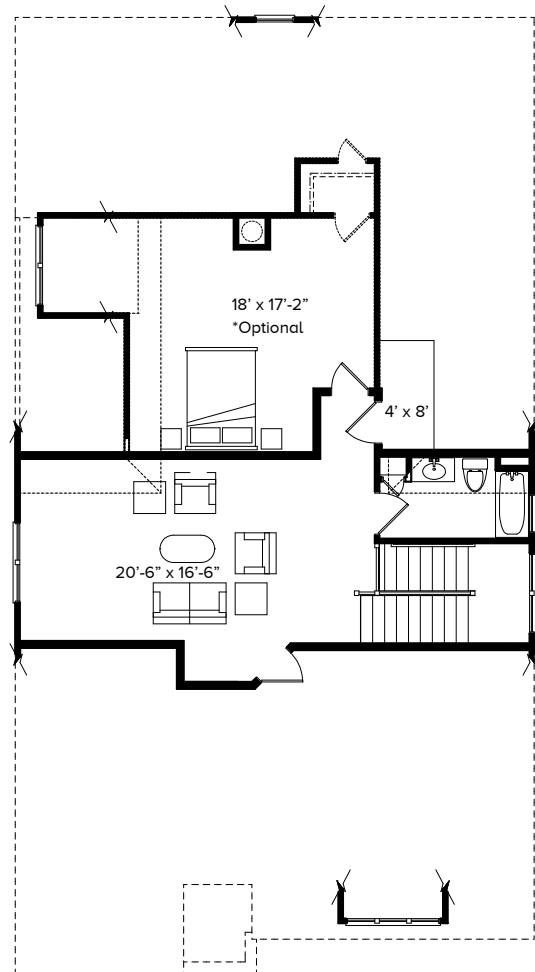

LONGLEAF
COMMUNITIES

CLARENDON

Main Level

Upper Level

Battle Park
678.523.7063

Woodstock
678.525.0823

All information is believed to be accurate, but is not warranted and is subject to errors, omissions, changes and withdrawal without notice. See representative for details. * Available in selected plans.