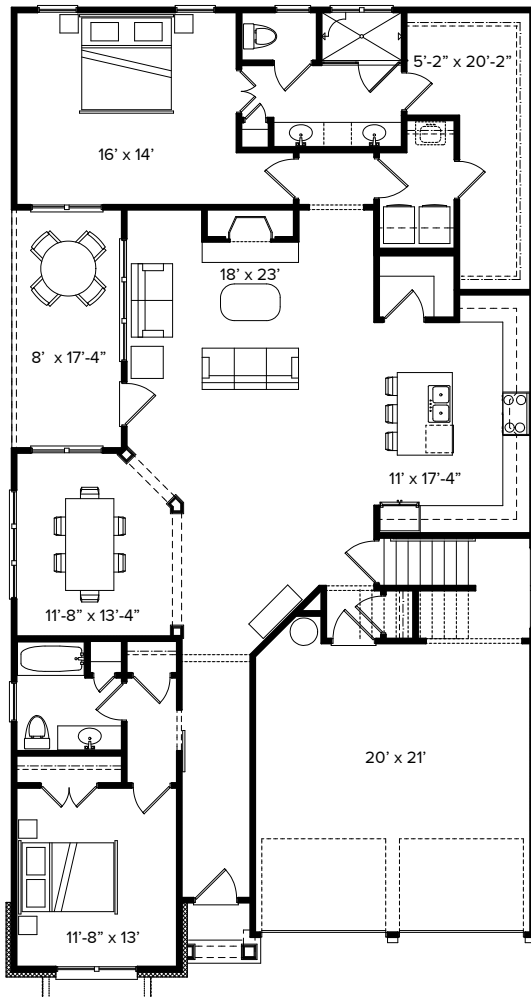

LONGLEAF
COMMUNITIES

CLARENDON

Main Level

Upper Level

Battle Park
678.523.7063

Woodstock
678.525.0823

All information is believed to be accurate, but is not warranted and is subject to errors, omissions, changes and withdrawal without notice. See representative for details. * Available in selected plans.