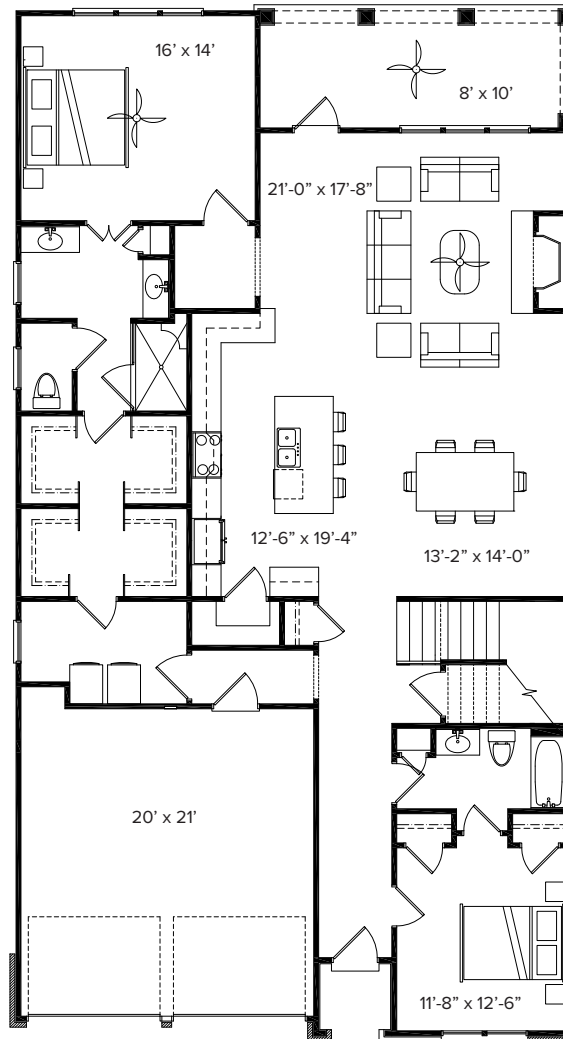

WELFORD

**Approx.
2,555 sq. ft.**

Battle Park

678.523.7063

East Cobb

678.523.4872

Woodstock

678.525.0823

Main Level

Upper Level