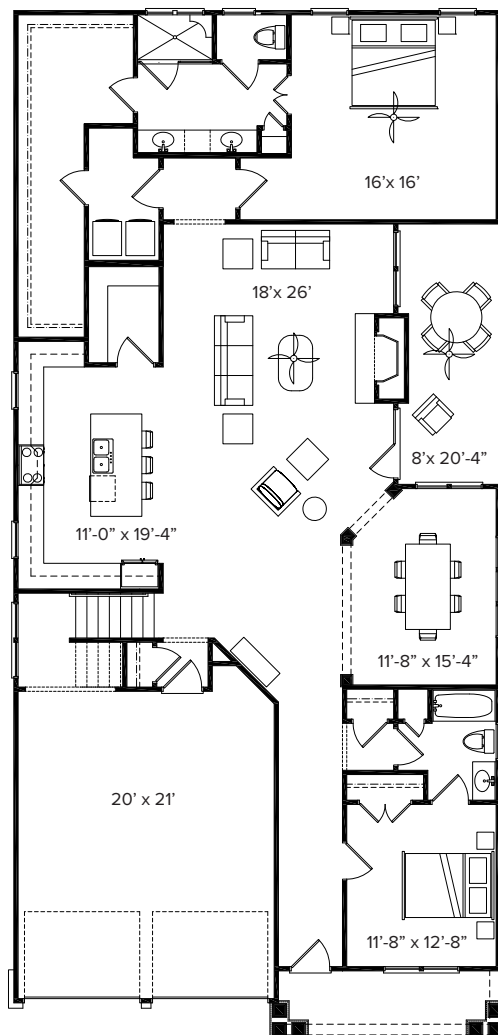

COLWORTH

**Approx.
2,873 sq. ft.**

**Battle Park
678.523.7063**

**East Cobb
678.523.4872**

**Woodstock
678.525.0823**

Main Level

Upper Level